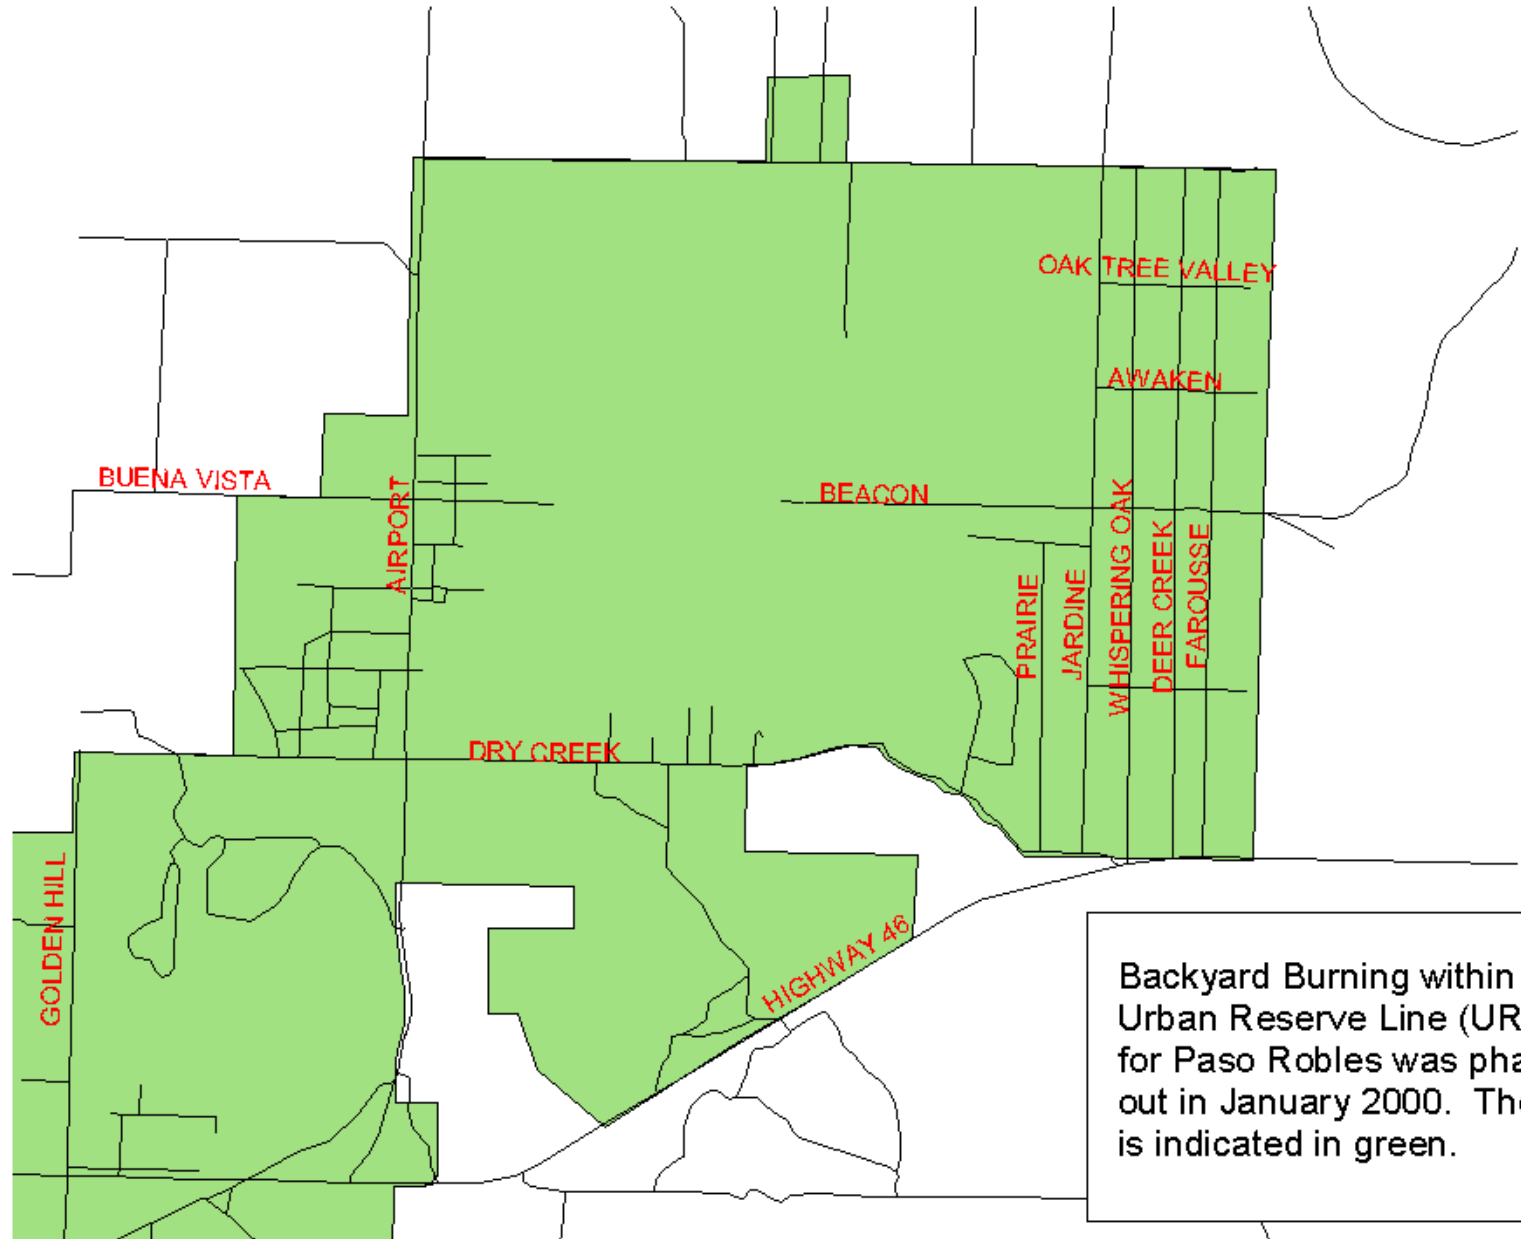

Jardine Area Included in the Backyard Burning Restrictions of Rule 501

Backyard Burning within the Urban Reserve Line (URL) for Paso Robles was phased out in January 2000. The URL is indicated in green.